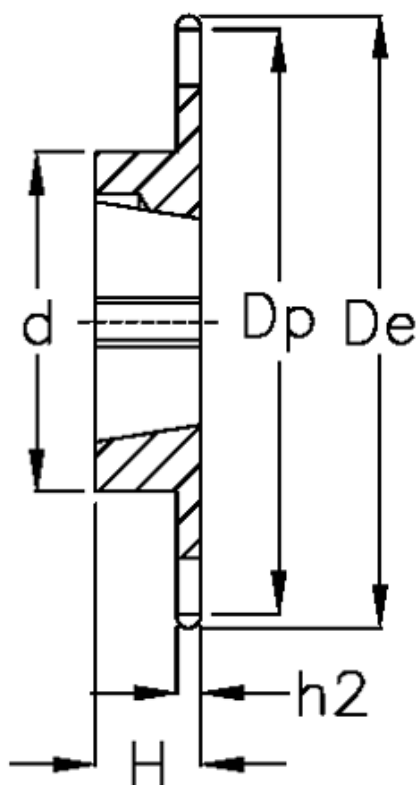

Article number: 616031006095

Description: Taperbored sprocket 10 B-1 Z=95 simplex
for bushing 2517

Measures

C	= 1.6
d	= 110
De	= 488.5
Dp	= 480.14
For bush	= 2517
For chain size	= 5/8" x 3/8"
For chain type	= 10 B-1
H	= 45

h1	= 9.1
Material	= Støbejern
Number of teeth	= 95